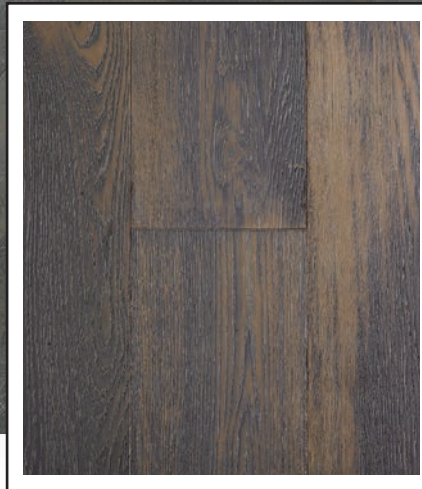

GLASGOW

Wire Brushed, Single Stained, Heat Treated
CRWMA12193GL

WOOD: European White Oak
GRADE: Character
WIDTH: 7.5"
LENGTH: Random length to 72"

CONSTRUCTION: Engineered
THICKNESS: 1/2"
TOP LAYER: 3mm
FINISH: UV Oil Finish