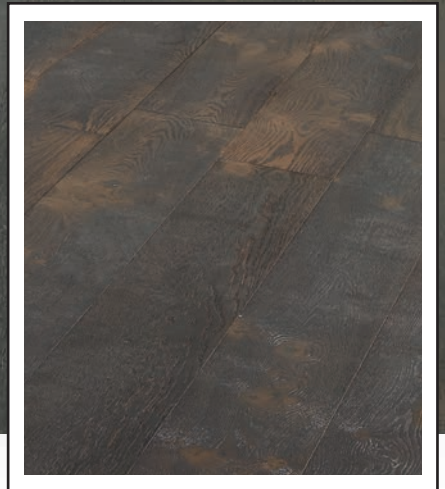

GLASGOW

Wire Brushed, Single Stained, Heat Treated
CRWMA12193GL

WOOD: European White Oak
GRADE: Character
WIDTH: 7.5"
LENGTH: Random length to 72"

CONSTRUCTION: Engineered
THICKNESS: 1/2"
TOP LAYER: 3mm
FINISH: UV Oil Finish